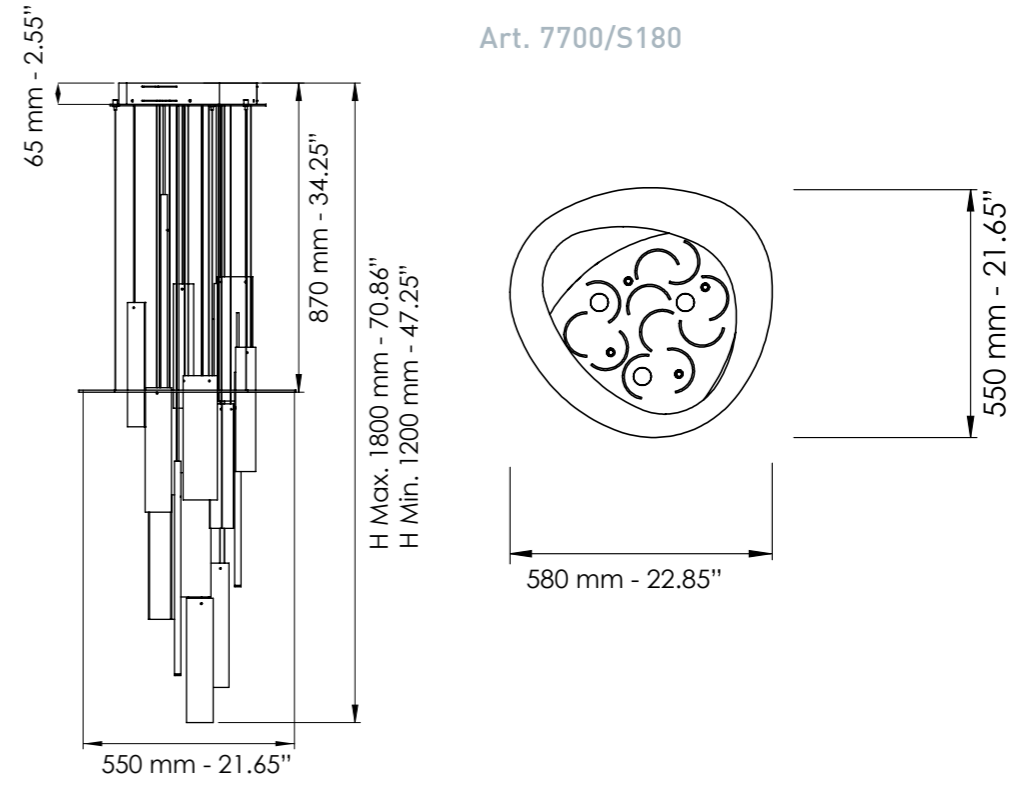

Art. 7700/S180