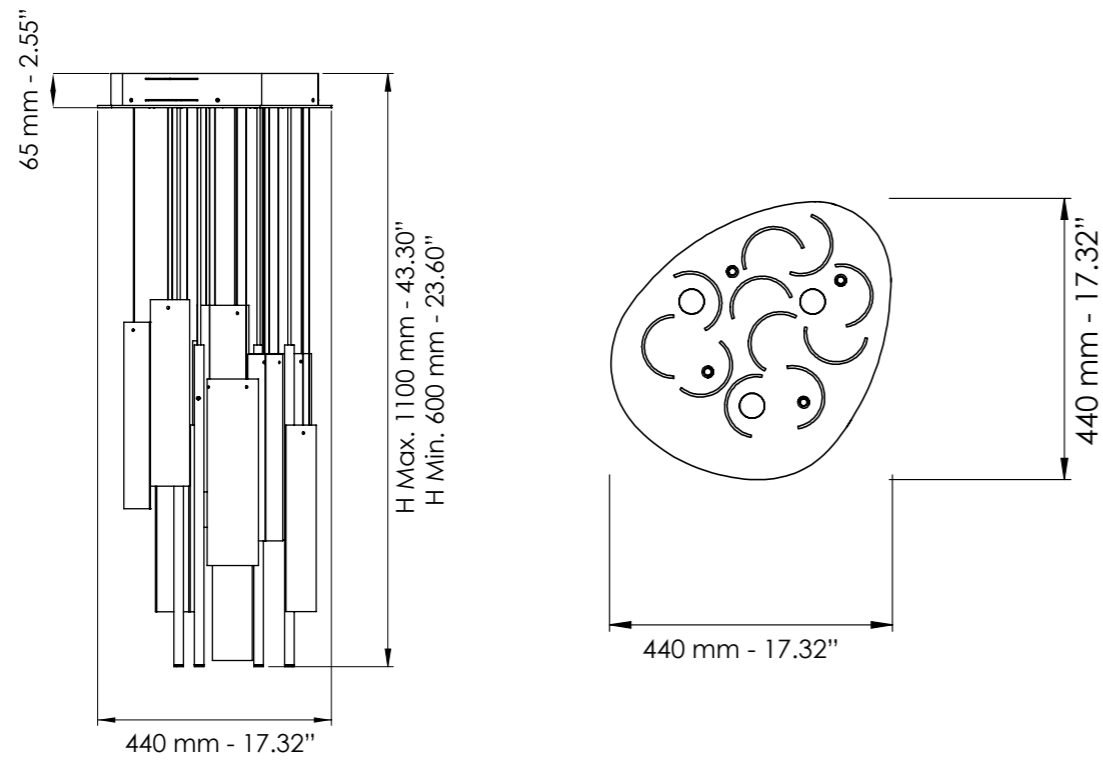

Art. 7700/S110