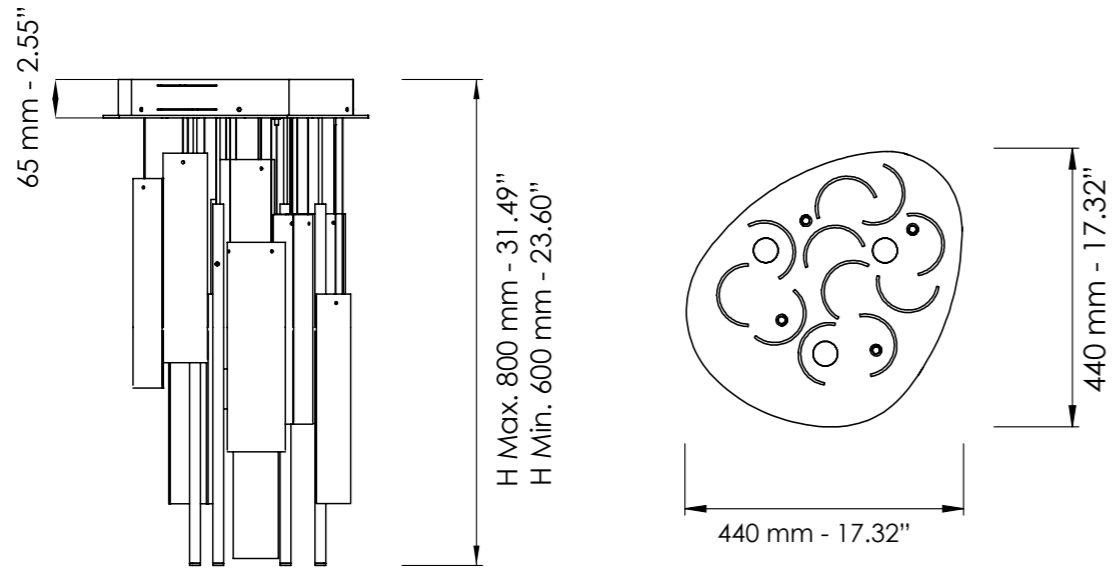

Art. 7700/S250

Ø cm 61 / H cm 150-250
Ø 24.01 in / H 59.05-98.42 in

 3 x Spot LED - 18 Watt - 230 V
2610 lumen - 2700°K

 5 x LED - 5 Watt - 230 V
595 lumen - 2700°K

FUMÈ / SMOKED
BRUNITO SPAZZOLATO / BURNISHED BRASS

Art. 7700/S110

Ø cm 44 / H cm 60-110
 Ø 17.32 in / H 23.60-43.30 in

3 x Spot LED - 18 Watt - 230 V
 2610 lumen - 2700°K

4 x LED - 4 Watt - 230 V
 476 lumen - 2700°K

Dettagli a pag. 116 / Details on page 116

Art. 7700/S180

Ø cm 55 / H cm 120-180
 Ø 21.65 in / H 47.25-70.86 in

3 x Spot LED - 18 Watt - 230 V
 2610 lumen - 2700°K

4 x LED - 4 Watt - 230 V
 476 lumen - 2700°K

Dettagli a pag. 117 / Details on page 117

Art. 7700/S80

Ø cm 55 / H cm 60-80
Ø 21.65 in / H 23.60-31.49 in

 3 x Spot LED - 18 Watt - 230 V
2610 lumen - 2700°K

 4 x LED - 4 Watt - 230 V
476 lumen - 2700°K

TRASPARENTE / CLEAR
CHAMPAGNE / CHAMPAGNE

Art. 7700/S80